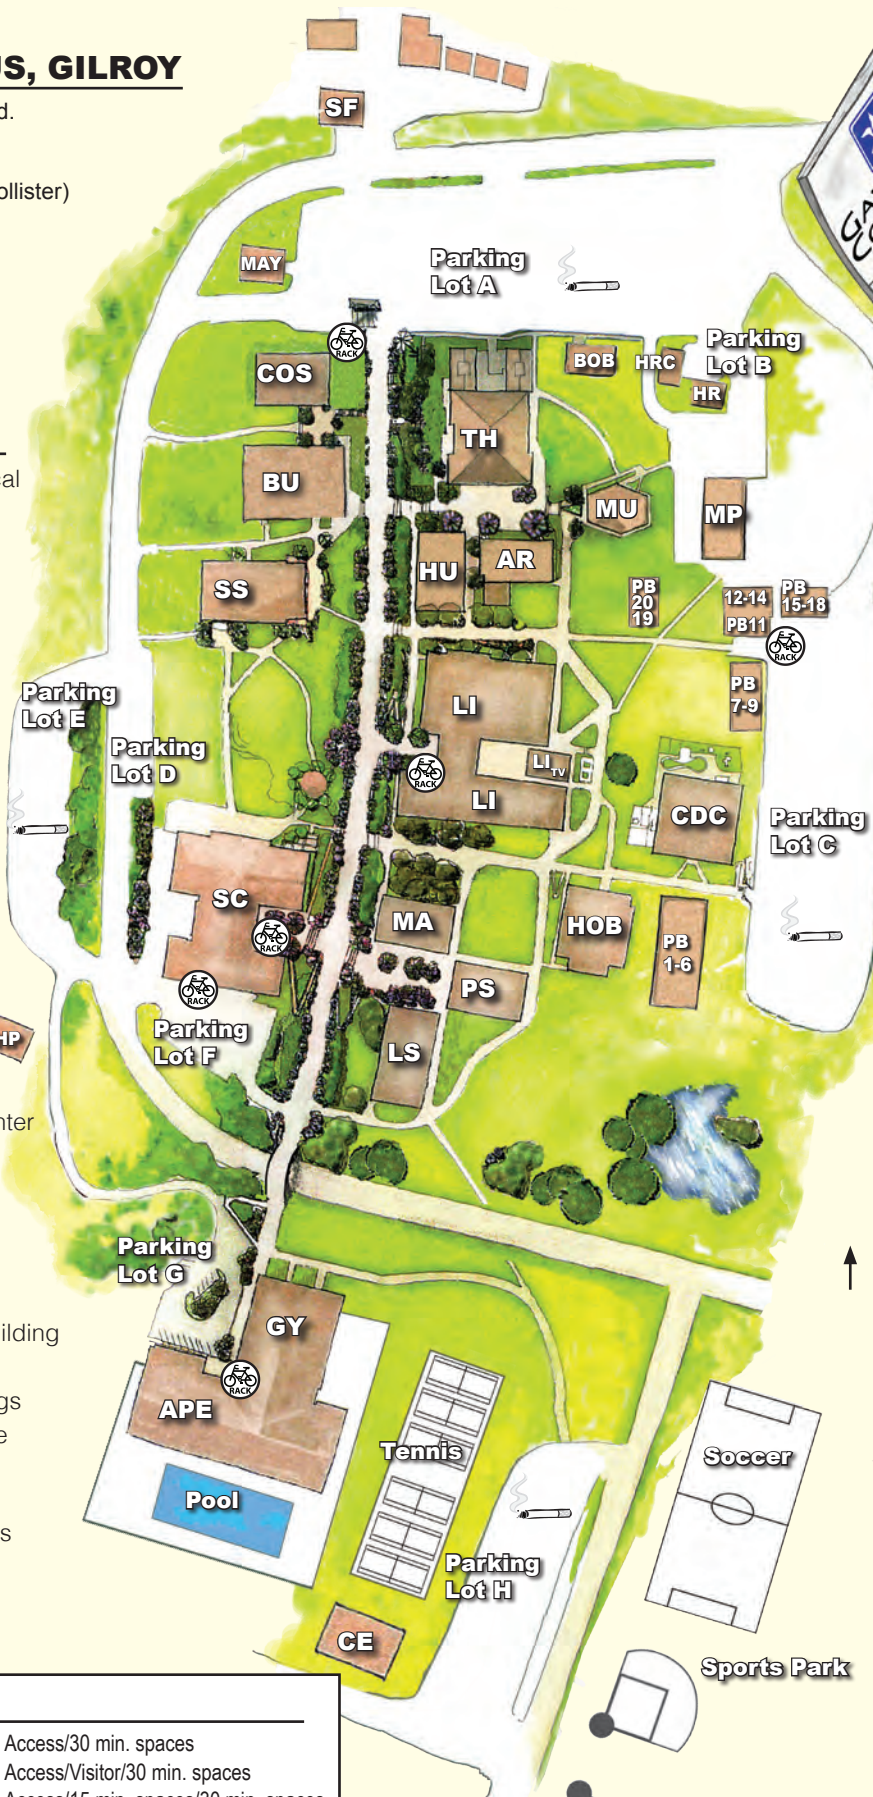

MAIN CAMPUS, GILROY

5055 Santa Teresa Blvd.
 Gilroy, CA 95020
 408-848-4800 or
 831-637-1158 (from Hollister)

Building Guide

- APE Adapted Physical Education
- AR Art
- BOB Business Office Building
- BU Business
- CDC Child Development
- CE Community Education
- CHP Chapel
- COS Cosmetology
- GY Gym
- HOB Health Occupations Building
- HR Human Resources
- HRC Human Resources Conference Center
- HU Humanities
- LI Library
- LS Life Science
- MA Mathematics
- MAY Mayock House
- MP Multipurpose Building
- MU Music Hall
- PB Portable Buildings
- PS Physical Science
- SC Student Center/ Administration
- SF Security/Facilities
- SS Social Science
- TH Theater

Parking Lots

- A Student/Staff/Disabled Access/30 min. spaces
- B Student/Staff/Disabled Access/Visitor/30 min. spaces
- C Student/Staff/Disabled Access/15 min. spaces/30 min. spaces
- D Staff/Disabled Access
- E Student/Staff/Motorcycle
- F Staff/Disabled Access/Visitor/Motorcycle/30 min. spaces
- G Staff/Disabled Access
- H Student/Staff/Disabled Access/Motorcycle/30 min. spaces

DON'T GO TO THE WRONG CITY!
 MHG = Morgan Hill
 HOL = Hollister