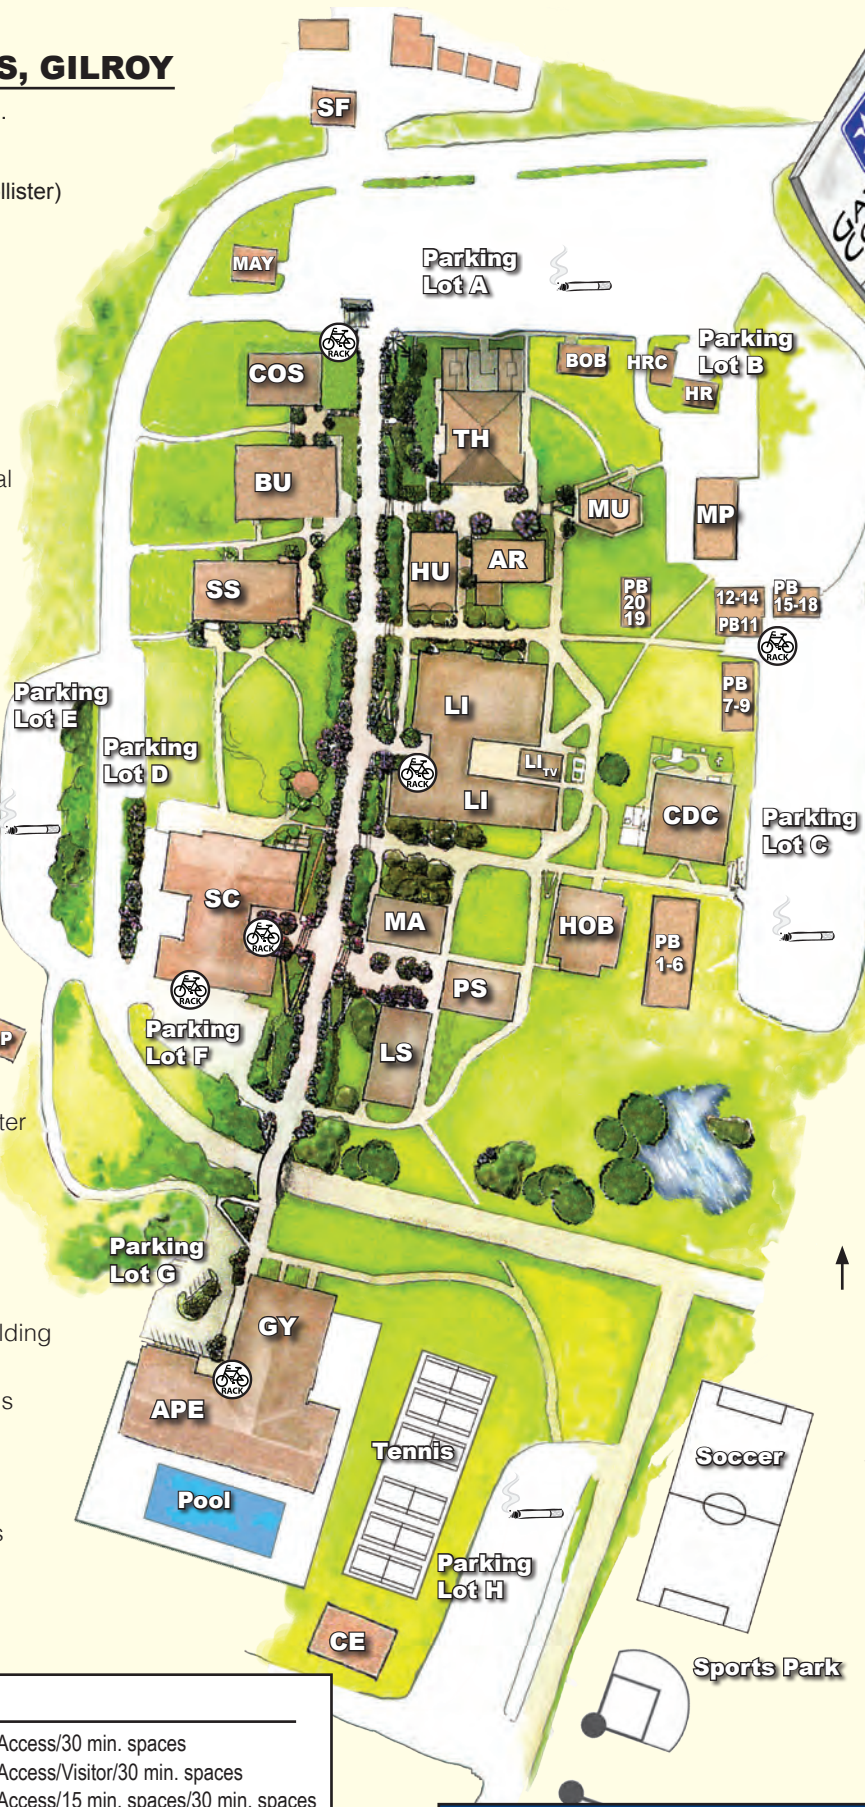

# MAIN CAMPUS, GILROY

5055 Santa Teresa Blvd.  
 Gilroy, CA 95020  
 408-848-4800 or  
 831-637-1158 (from Hollister)

## Building Guide

- APE Adapted Physical Education
- AR Art
- BOB Business Office Building
- BU Business
- CDC Child Development
- CE Community Education
- CHP Chapel
- COS Cosmetology
- GY Gym
- HOB Health Occupations Building
- HR Human Resources
- HRC Human Resources Conference Center
- HU Humanities
- LI Library
- LS Life Science
- MA Mathematics
- MAY Mayock House
- MP Multipurpose Building
- MU Music Hall
- PB Portable Buildings
- PS Physical Science
- SC Student Center/ Administration
- SF Security/Facilities
- SS Social Science
- TH Theater

## Parking Lots

- A Student/Staff/Disabled Access/30 min. spaces
- B Student/Staff/Disabled Access/Visitor/30 min. spaces
- C Student/Staff/Disabled Access/15 min. spaces/30 min. spaces
- D Staff/Disabled Access
- E Student/Staff/Motorcycle
- F Staff/Disabled Access/Visitor/Motorcycle/30 min. spaces
- G Staff/Disabled Access
- H Student/Staff/Disabled Access/Motorcycle/30 min. spaces

**DON'T GO TO THE WRONG CITY!**  
 MHG = Morgan Hill  
 HOL = Hollister