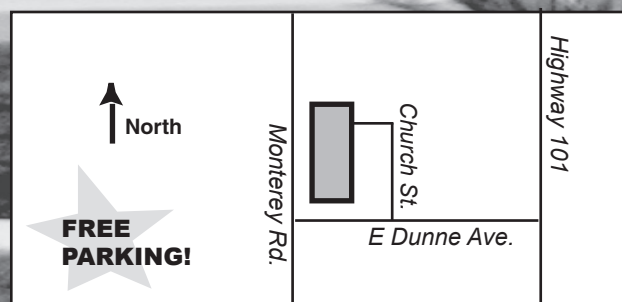

Morgan Hill

Spring 2008 Schedule

Gavilan College at the Morgan Hill Community and Cultural Center

17060 Monterey Rd.
Morgan Hill, CA 95037
(408) 782-2873

The Morgan Hill site will be closed during Spring Break: March 24-28

**save gas!
save time!
save energy!**

Take 12 units of transferable General Education classes in the morning in Morgan Hill!

<u>SECT</u>	<u>COURSE</u>	<u>DESCRIPTION</u>	<u>UNITS</u>	<u>TIME</u>	<u>ROOM</u>
<u>Wednesday</u>					
4478	HUM 6	FOREIGN CINEMA	3.0	200P-505P	PLY**
<u>Monday/Wednesday</u>					
4164	CD 3	CHILD GROWTH/DEV	3.0	1120A-1240P	MHG4
4192	CMUN 1A	INTRO PUBLIC SPEAK	3.0	1120A-1240P	MHG10
4202	CMUN 10	SMALL GROUP CMUN	3.0	945A-1105A	MHG10
4465	HIST 1	US HISTORY	3.0	810A-930A	MHG4
4470	HIST 2	U.S. HISTORY	3.0	945A-1105A	MHG12
4756	PSYC 3	CHILD GROWTH/DEV	3.0	1120A-1240P	MHG4
<u>Tuesday/Thursday</u>					
4315	ENGL 1A	COMPOSITION	3.0	1250P-210P	MHG4
4328	ENGL 1B	COMPOSITION & LIT	3.0	810A-930A	MHG10
4361	ENGL 250	PRACTICAL WRITING	3.0	1120A-1240P	MHG11
		Lab: Tu		845A-935A	MHG11
4362	ENGL 250	PRACTICAL WRITING	3.0	1120A-1240P	MHG11
		Lab: Th		1010A-1100A	MHG11
4729	PHIL 3B	CONTEMP MORAL ISSUE	3.0	1250P-210P	MHG3
4752	PSYC 1A	INTRO TO PSYCHOLOGY	3.0	1250P-210P	MHG11
<u>MTuWTh</u>					
4587	MATH 205	ELEM ALGEBRA	5.0	945A-1050A	MHG13
4599	MATH 233	INTERMED ALGEBRA	5.0	945A-1050A	MHG11

Expanded Counseling Services

available in Morgan Hill
Appointment or drop-in

Call (408) 782-2873 to schedule an appointment.

We are pleased to provide the following services for your convenience at the Morgan Hill Community Center satellite site:

- **Admissions** Accept applications for admission
  Sell catalogs and distribute class schedules
- **Registration and Records** Class registration
  Add/drops
  Assessment test results
  Unofficial grade print-outs
  Dispense forms: Transcript Requests, Repeated Course Requests, Prerequisite Challenge Forms, etc.
- **Orientations** (online)
- **Placement Assessment** check website for times and locations

EOPS/CalWORKs/CARE 1st & 3rd Thursdays, 5:30-7:30

DRC Evenings: Tues., March 6, Wed., April 4, Tues., May 1

Counseling Daytime and evening academic and educational planning services available

Financial Aid Assistance with BOG Fee Waiver forms
Assistance with financial aid information

Bookstore Buy textbooks for your Morgan Hill classes the first week of spring semester - Sept. 4, 5, 6 and 10, 5:30 - 7 pm., Order textbooks online at efollet.com, Purchase scantrons and bluebooks

Library Provides research assistance via email and phone
Search e-books and databases, and much more

Career/Transfer Computer Access College catalogs, EUREKA career assessment
Student drop-in lab available to all students registered at Gavilan College. Open during office hours.

Services for veterans and international students available at the main campus. All other services, including CARE, MESA, TRIO, Tutoring, etc. are available at the Gilroy main campus. Call 408-848-4800. Check catalog or website for complete listings - www.gavilan.edu